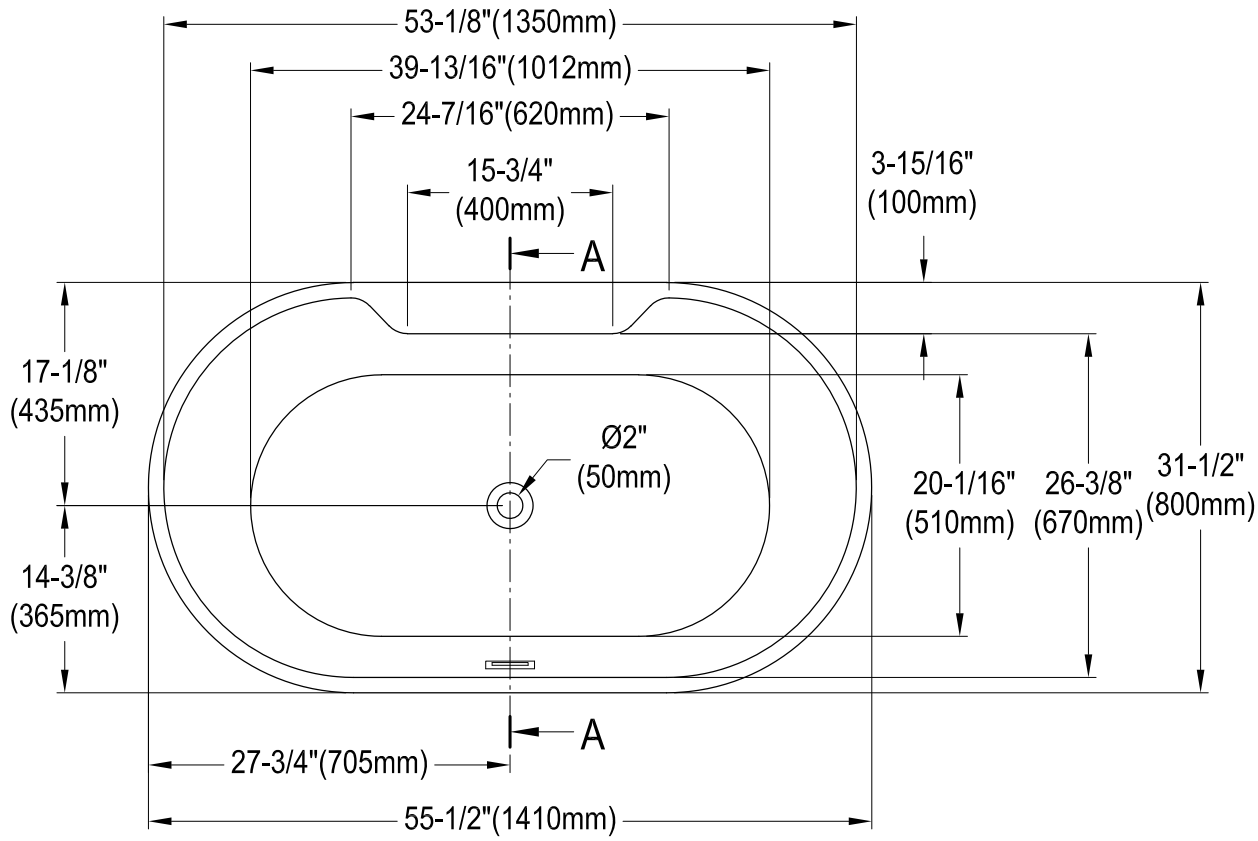

# VTDE563224BA

56" Freestanding Acrylic Tub with Drain

M12 x 80 (6 pcs)

## Drain Hole Size

Scale (3:1)

## View B Scale 3:1