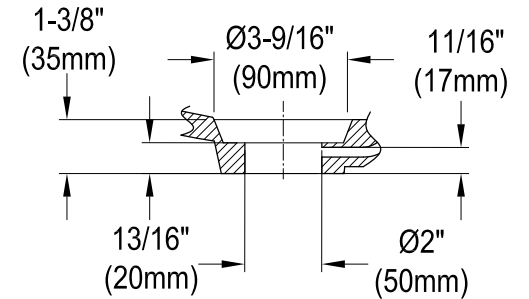

# VTDE563224BA

56" Freestanding Acrylic Tub with Drain

M12 x 80 (6 pcs)

## Drain Hole Size

Scale (3:1)

## View B Scale 3:1